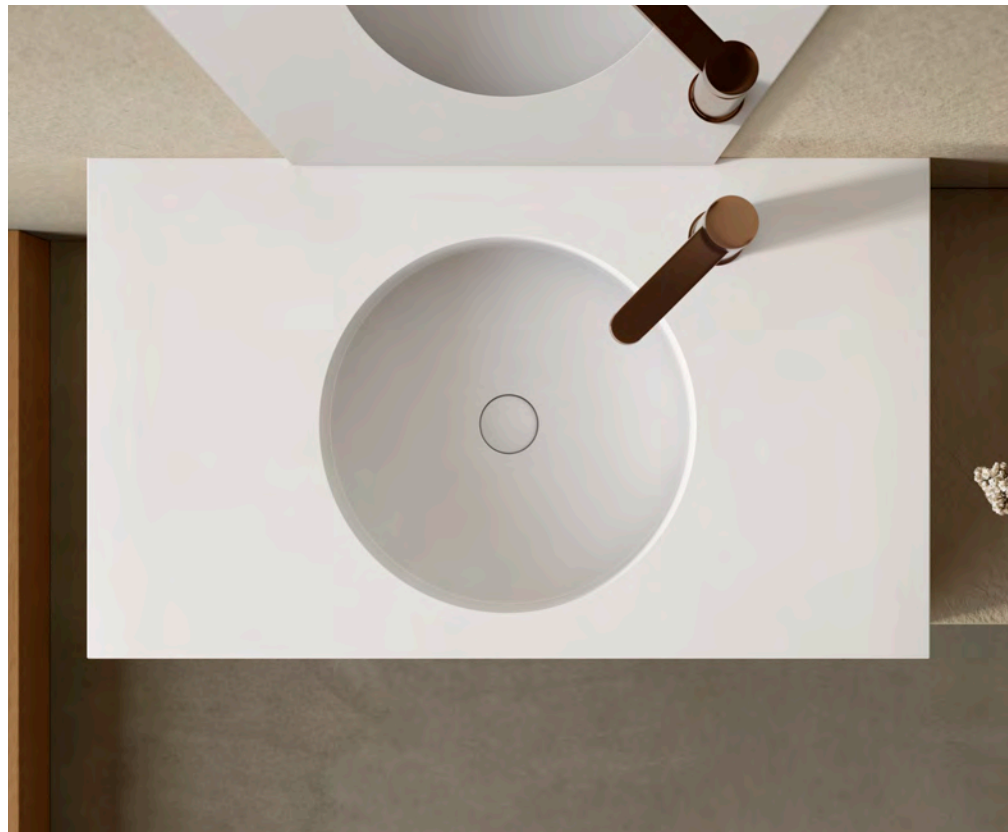

Encimera Tai SF 80